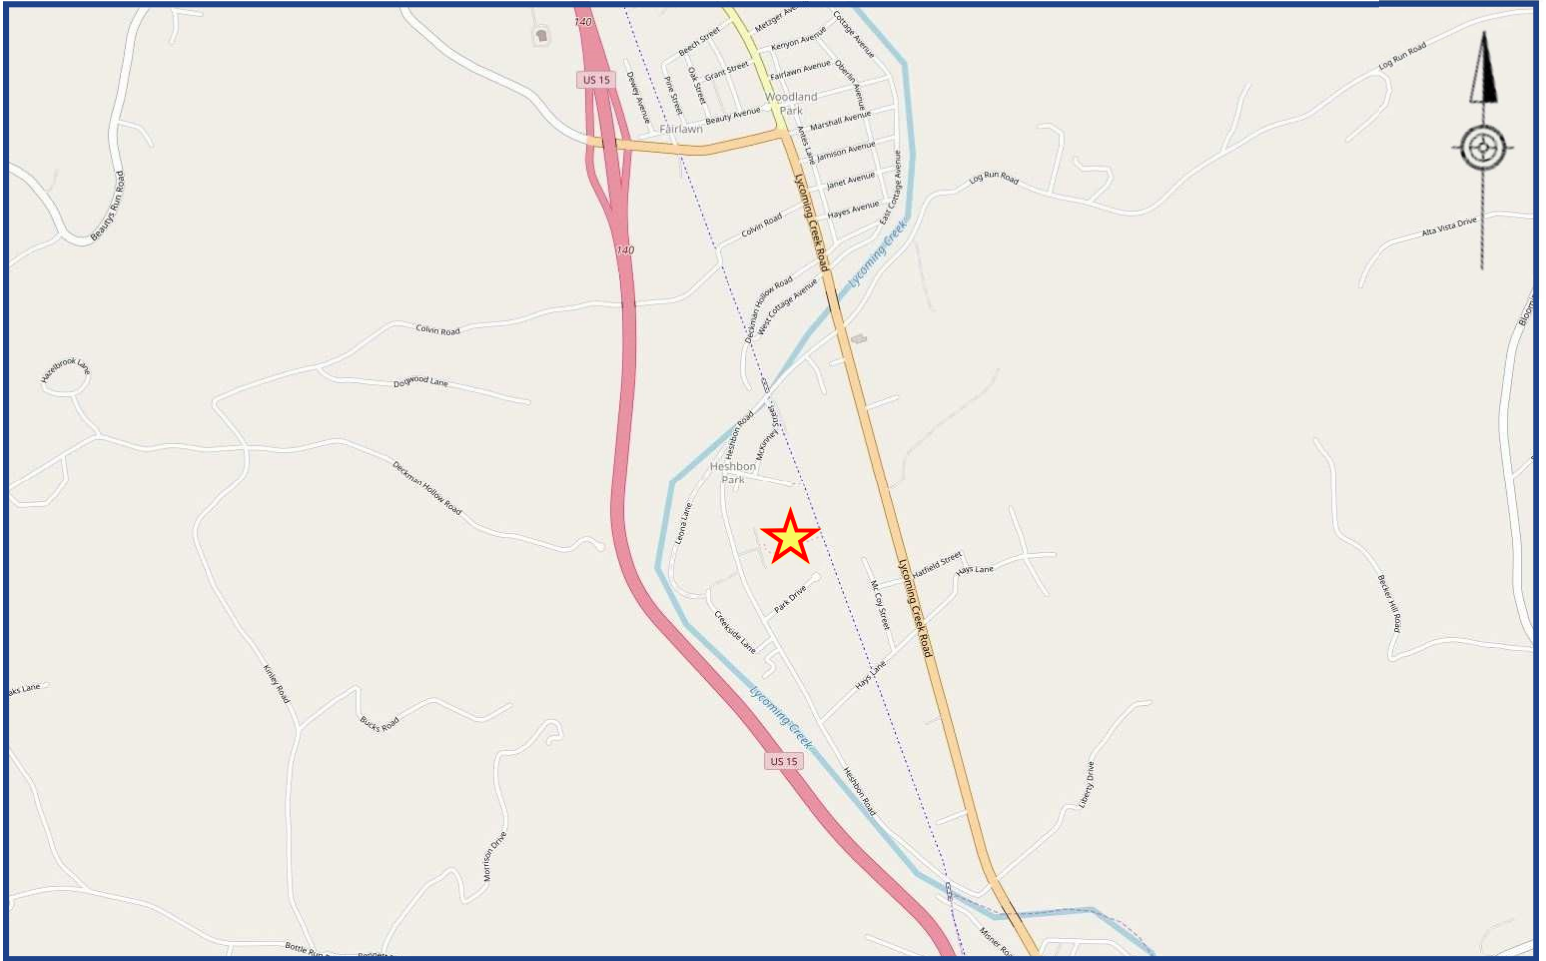

LOYALSOCK AYSO FIELDS

GPS: LAT 41°16'45.1" LON 77°03'24.6"

Directions

- Interstate 180 to Route 15 North (Continue 4.0 miles)
- Turn Right at Hepburnville Exit
- Turn Right at end of ramp onto Beautys Run Road.
- Turn Right at traffic signal onto Lycoming Creek Road
- Turn Right at first traffic signal onto Heshbon Road (Continue 0.6 miles)
- Turn Left into Heshbon Park at park sign